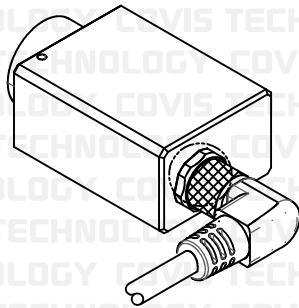

Angle Type

P1

Camera Connector
3 o'clock type

Camera Connector
9 o'clock type

Camera Connector
6 o'clock type

Camera Connector
12 o'clock type

M8IO-□-5F□-□-□□□□

P2

Flying Wire	Y Rug	Pen Hole Rug
Ring Rug	Pin Rug	Rug Type

UNIT	mm	DWG.	CYS	ITEM	WATER PROOF CONNECTOR
DATE	2024.05.27	APPROVAL		PART NO.	M8IO-* -5F *-* -***R(N)
COVIS Technology Co., Ltd					