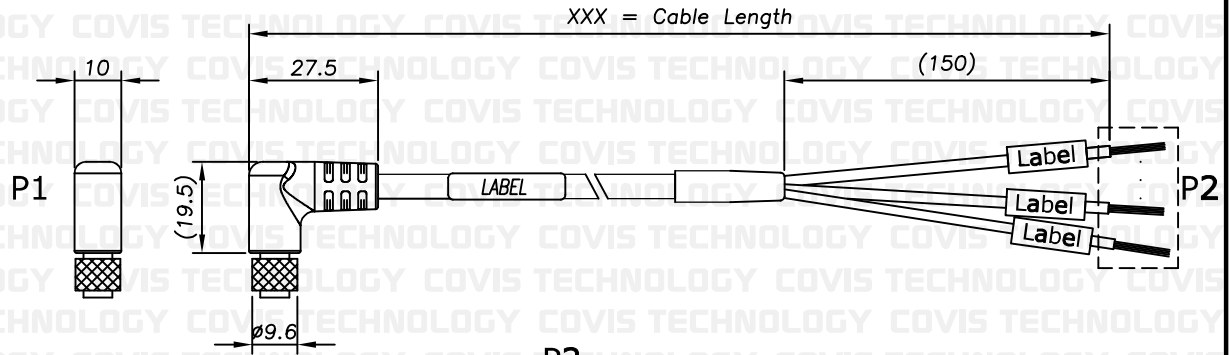

Angle Type

P1

Camera Connector
3 o'clock type

Camera Connector
9 o'clock type

Camera Connector
6 o'clock type

Camera Connector
12 o'clock type

M8IO-□-5F□-□-□□□□

P2

Flying Wire	Y Rug	Pen Hole Rug
Ring Rug	Pin Rug	Rug Type

UNIT	mm	DWG.	CYS	ITEM	WATER PROOF CONNECTOR
DATE	2024.05.27	APPROVAL		PART NO.	M8IO-* -5F *-* -***R(N)
COVIS Technology Co., Ltd					