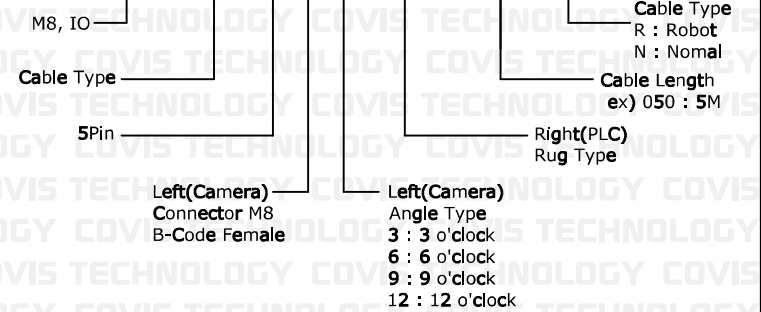

Angle Type

P1

Camera Connector
3 o'clock type

Camera Connector
9 o'clock type

Camera Connector
6 o'clock type

Camera Connector
12 o'clock type

M8IO-□-5F□-□-□□□□

P2

Flying Wire	Y Rug	Pen Hole Rug
Ring Rug	Pin Rug	Rug Type

UNIT	mm	DWG.	CYS	ITEM	WATER PROOF CONNECTOR
DATE	2024.05.27	APPROVAL		PART NO.	M8IO-* -5F *-* -***R(N)
COVIS Technology Co., Ltd					