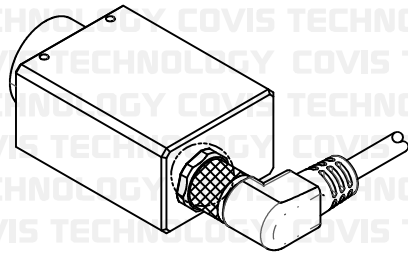

Angle Type

P1

Camera Connector
3 o'clock type

Camera Connector
9 o'clock type

Camera Connector
6 o'clock type

Camera Connector
12 o'clock type

M8IO-□-5F□-□-□□□□

P2

Flying Wire	Y Rug	Pen Hole Rug
Ring Rug	Pin Rug	Rug Type

UNIT	mm	DWG.	CYS	ITEM	WATER PROOF CONNECTOR
DATE	2024.05.27	APPROVAL		PART NO.	M8IO-* -5F *-* -***R(N)
COVIS Technology Co., Ltd					