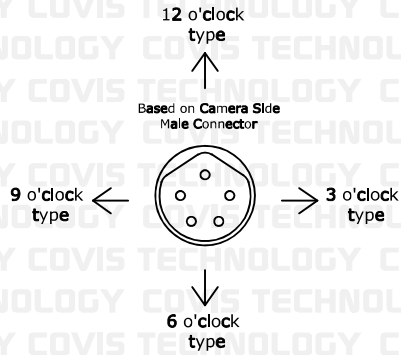

Angle Type

P1

Camera Connector
3 o'clock type

Camera Connector
9 o'clock type

Camera Connector
6 o'clock type

Camera Connector
12 o'clock type

M8IO-□-5F□-□-□□□□

P2

Flying Wire	Y Rug	Pen Hole Rug
Ring Rug	Pin Rug	Rug Type

UNIT	mm	DWG.	CYS	ITEM	WATER PROOF CONNECTOR
DATE	2024.05.27	APPROVAL		PART NO.	M8IO-* -5F *-* -***R(N)
COVIS Technology Co., Ltd					