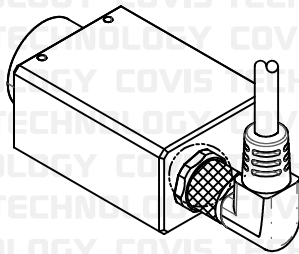

Angle Type

P1

Camera Connector
3 o'clock type

Camera Connector
9 o'clock type

Camera Connector
6 o'clock type

Camera Connector
12 o'clock type

M8IO-□-5F□-□-□□□□

P2

Flying Wire	Y Rug	Pen Hole Rug
Ring Rug	Pin Rug	Rug Type

UNIT	mm	DWG.	CYS	ITEM	WATER PROOF CONNECTOR
DATE	2024.05.27	APPROVAL		PART NO.	M8IO-* -5F *-* -***R(N)
COVIS Technology Co., Ltd					