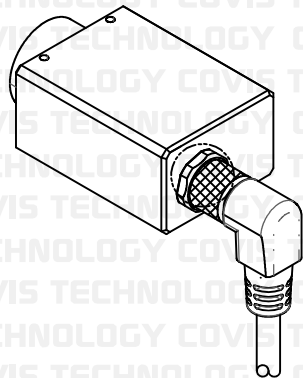

Angle Type

P1

Camera Connector
3 o'clock type

Camera Connector
9 o'clock type

Camera Connector
6 o'clock type

Camera Connector
12 o'clock type

M8IO-□-5F□-□-□□□□

P2

Flying Wire	Y Rug	Pen Hole Rug
Ring Rug	Pin Rug	Rug Type

UNIT	mm	DWG.	CYS	ITEM	WATER PROOF CONNECTOR
DATE	2024.05.27	APPROVAL		PART NO.	M8IO-* -5F *-* -***R(N)
COVIS Technology Co., Ltd					