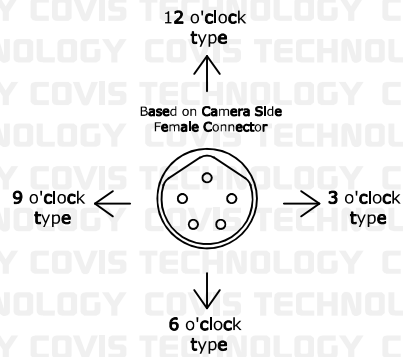

# Angle Type

P1

Camera Connector  
3 o'clock type

Camera Connector  
9 o'clock type

Camera Connector  
6 o'clock type

Camera Connector  
12 o'clock type

M8IO-□-5M□-□-□□□□

P2

Flying Wire	Y Rug	Pen Hole Rug
Ring Rug	Pin Rug	Rug Type

UNIT	mm	DWG.	CYS	ITEM	WATER PROOF CONNECTOR
DATE	2024.05.27	APPROVAL		PART NO.	M8IO-* <u>5M</u> *-* <u>***R(N)</u>
COVIS Technology Co., Ltd					