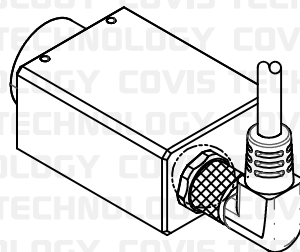

# Angle Type

P1

Camera Connector  
3 o'clock type

Camera Connector  
9 o'clock type

Camera Connector  
6 o'clock type

Camera Connector  
12 o'clock type

M8IO-□-5M□-□-□□□□

P2

Flying Wire	Y Rug	Pen Hole Rug
Ring Rug	Pin Rug	Rug Type

UNIT	mm	DWG.	CYS	ITEM	WATER PROOF CONNECTOR
DATE	2024.05.27	APPROVAL		PART NO.	M8IO-* <u>5M</u> *-* <u>***R(N)</u>
COVIS Technology Co., Ltd					