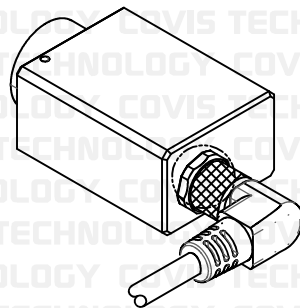

# Angle Type

P1

Camera Connector  
3 o'clock type

Camera Connector  
9 o'clock type

Camera Connector  
6 o'clock type

Camera Connector  
12 o'clock type

M8IO-□-5M□-□-□□□□

P2

Flying Wire	Y Rug	Pen Hole Rug
Ring Rug	Pin Rug	Rug Type

UNIT	mm	DWG.	CYS	ITEM	WATER PROOF CONNECTOR
DATE	2024.05.27	APPROVAL		PART NO.	M8IO-* <u>5M</u> *-* <u>***R(N)</u>
COVIS Technology Co., Ltd					