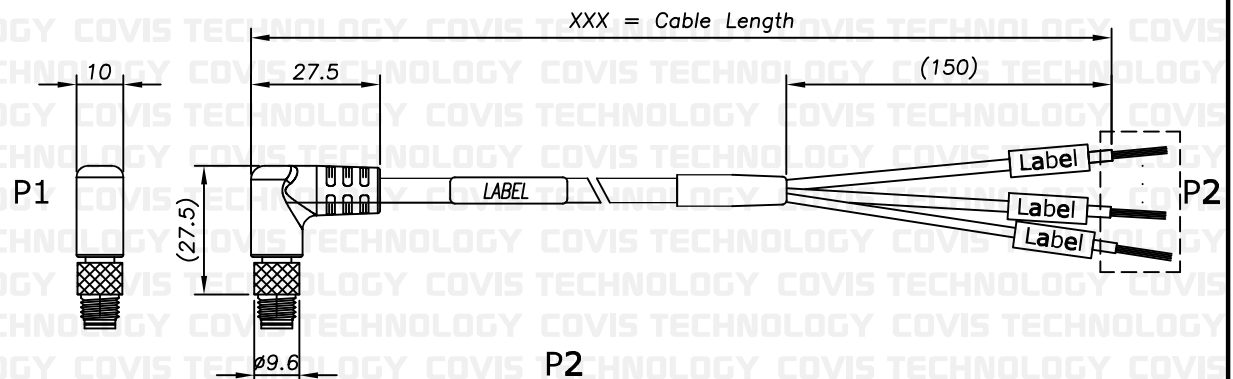

# Angle Type

P1

Camera Connector  
3 o'clock type

Camera Connector  
9 o'clock type

Camera Connector  
6 o'clock type

Camera Connector  
12 o'clock type

M8IO-□-5M□-□-□□□□

P2

Flying Wire	Y Rug	Pen Hole Rug
Ring Rug	Pin Rug	Rug Type

UNIT	mm	DWG.	CYS	ITEM	WATER PROOF CONNECTOR
DATE	2024.05.27	APPROVAL		PART NO.	M8IO-* <u>5M</u> *-* <u>***R(N)</u>
COVIS Technology Co., Ltd					