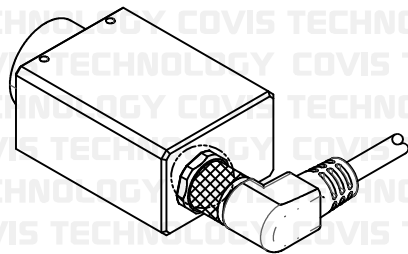

# Angle Type

P1

Camera Connector  
3 o'clock type

Camera Connector  
9 o'clock type

Camera Connector  
6 o'clock type

Camera Connector  
12 o'clock type

M8IO-□-5M□-□-□□□□

P2

Flying Wire	Y Rug	Pen Hole Rug
Ring Rug	Pin Rug	Rug Type

UNIT	mm	DWG.	CYS	ITEM	WATER PROOF CONNECTOR
DATE	2024.05.27	APPROVAL		PART NO.	M8IO-* <u>5M</u> *-* <u>***R(N)</u>
COVIS Technology Co., Ltd					