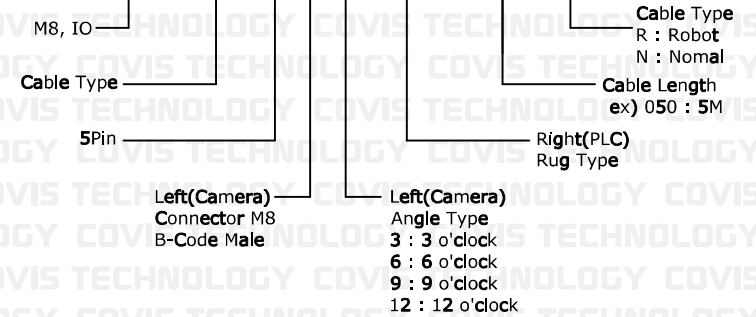

# Angle Type

P1

Camera Connector  
3 o'clock type

Camera Connector  
9 o'clock type

Camera Connector  
6 o'clock type

Camera Connector  
12 o'clock type

M8IO-□-5M□-□-□□□□

P2

Flying Wire	Y Rug	Pen Hole Rug
Ring Rug	Pin Rug	Rug Type

UNIT	mm	DWG.	CYS	ITEM	WATER PROOF CONNECTOR
DATE	2024.05.27	APPROVAL		PART NO.	M8IO-* <u>5M</u> *-* <u>***R(N)</u>
COVIS Technology Co., Ltd					