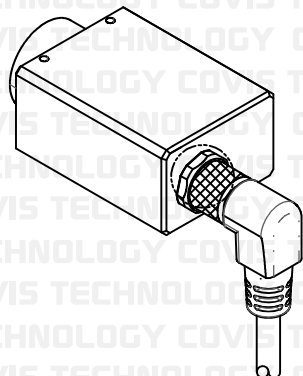

# Angle Type

P1

Camera Connector  
3 o'clock type

Camera Connector  
9 o'clock type

Camera Connector  
6 o'clock type

Camera Connector  
12 o'clock type

M8IO-□-5M□-□-□□□□

P2

Flying Wire	Y Rug	Pen Hole Rug
Ring Rug	Pin Rug	Rug Type

UNIT	mm	DWG.	CYS	ITEM	WATER PROOF CONNECTOR
DATE	2024.05.27	APPROVAL		PART NO.	M8IO-* <u>5M</u> *-* <u>***R(N)</u>
COVIS Technology Co., Ltd					