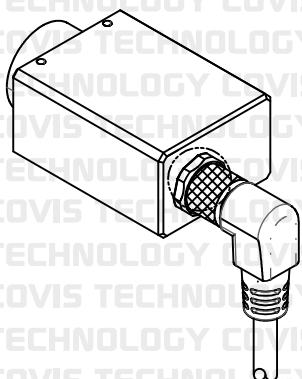

# Angle Type

P1

Camera Connector  
3 o'clock type

Camera Connector  
9 o'clock type

Camera Connector  
6 o'clock type

Camera Connector  
12 o'clock type

M8IO - [ ] - [ ] - [ ] - [ ] - [ ] - [ ] - [ ] - [ ]

UNIT	mm	DWG.	CYS	ITEM	POWER CABLE
DATE	2024.05.22	APPROVAL		PART NO.	M8IO-*_*_*_*_*_*_*_*R(N)
COVIS Technology Co., Ltd					