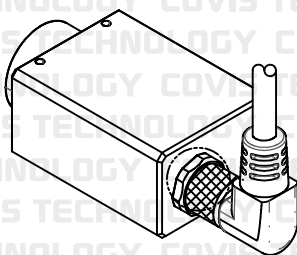

# Angle Type

P1

Camera Connector  
3 o'clock type

Camera Connector  
9 o'clock type

Camera Connector  
6 o'clock type

Camera Connector  
12 o'clock type

M8IO - [ ] - [ ] - [ ] - [ ] - [ ] - [ ] - [ ] - [ ]

UNIT	mm	DWG.	CYS	ITEM	POWER CABLE
DATE	2024.05.22	APPROVAL		PART NO.	M8IO-*_*_*_*_*_*_*_*R(N)
COVIS Technology Co., Ltd					