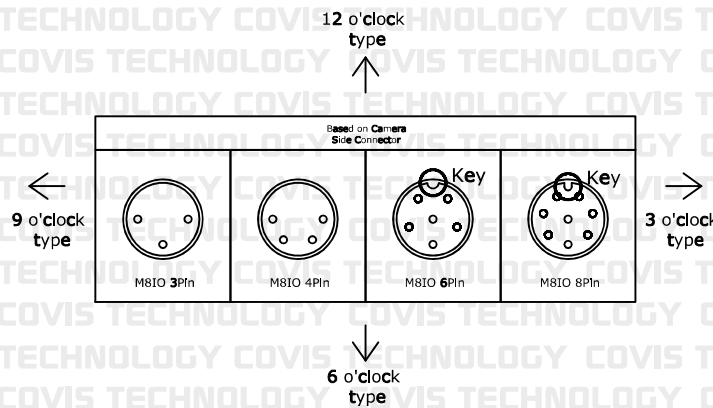

# Angle Type

P1

Camera Connector  
3 o'clock type

Camera Connector  
9 o'clock type

Camera Connector  
6 o'clock type

Camera Connector  
12 o'clock type

M8IO - [ ] - [ ] - [ ] - [ ] - [ ] - [ ] - [ ] - [ ]

UNIT	mm	DWG.	CYS	ITEM	POWER CABLE
DATE	2024.05.22	APPROVAL		PART NO.	M8IO-*_*_*_*_*_*_*_*R(N)
COVIS Technology Co., Ltd					