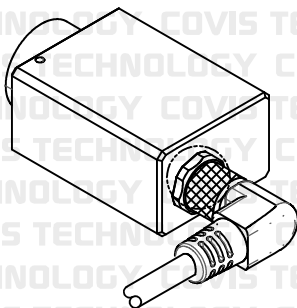

# Angle Type

P1

Camera Connector  
3 o'clock type

Camera Connector  
9 o'clock type

Camera Connector  
6 o'clock type

Camera Connector  
12 o'clock type

M8IO - [ ] - [ ] - [ ] - [ ] - [ ] - [ ] - [ ] - [ ]

UNIT	mm	DWG.	CYS	ITEM	POWER CABLE
DATE	2024.05.22	APPROVAL		PART NO.	M8IO-*_*_*_*_*_*_*_*R(N)
COVIS Technology Co., Ltd					