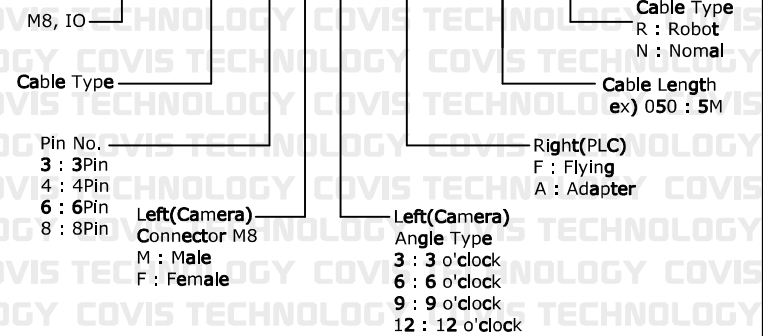

# Angle Type

P1

Camera Connector  
3 o'clock type

Camera Connector  
9 o'clock type

Camera Connector  
6 o'clock type

Camera Connector  
12 o'clock type

M8IO - [ ] - [ ] - [ ] - [ ] - [ ] - [ ] - [ ] - [ ]

UNIT	mm	DWG.	CYS	ITEM	POWER CABLE
DATE	2024.05.22	APPROVAL		PART NO.	M8IO-*_*_*_*_*_*_*_*R(N)
COVIS Technology Co., Ltd					