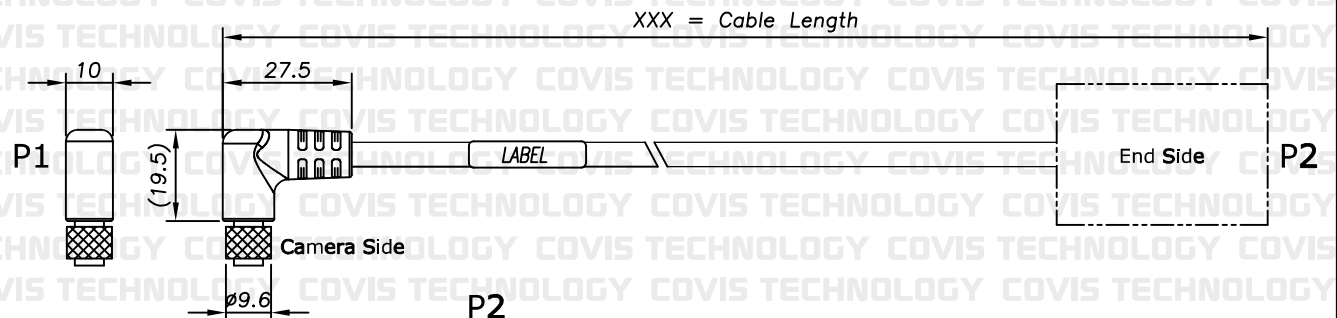

# Angle Type

P1

Camera Connector  
3 o'clock type

Camera Connector  
9 o'clock type

Camera Connector  
6 o'clock type

Camera Connector  
12 o'clock type

M8IO - [ ] - [ ] - [ ] - [ ] - [ ] - [ ] - [ ] - [ ]

UNIT	mm	DWG.	CYS	ITEM	POWER CABLE
DATE	2024.05.22	APPROVAL		PART NO.	M8IO-*_*_*_*_*_*_*_*R(N)
COVIS Technology Co., Ltd					