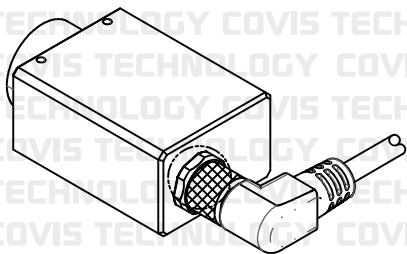

# Angle Type

P1

Camera Connector  
3 o'clock type

Camera Connector  
9 o'clock type

Camera Connector  
6 o'clock type

Camera Connector  
12 o'clock type

M8IO - [ ] - [ ] - [ ] - [ ] - [ ] - [ ] - [ ] - [ ]

UNIT	mm	DWG.	CYS	ITEM	POWER CABLE
DATE	2024.05.22	APPROVAL		PART NO.	M8IO-*_*_*_*_*_*_*_*R(N)
COVIS Technology Co., Ltd					