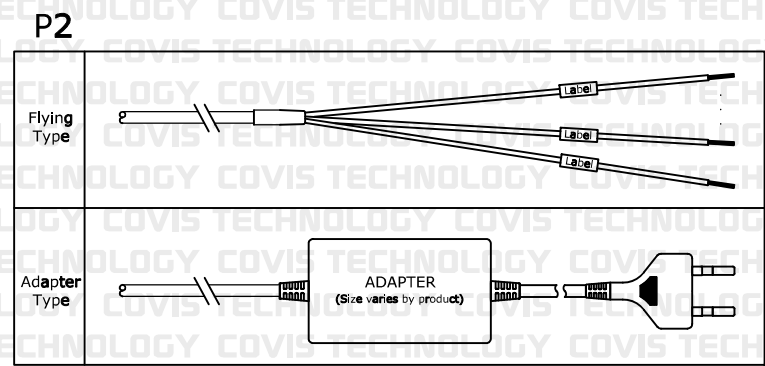

# Angle Type

P1

Camera Connector  
3 o'clock type

Camera Connector  
9 o'clock type

Camera Connector  
6 o'clock type

Camera Connector  
12 o'clock type

M8IO - [ ] - [ ] - [ ] - [ ] - [ ] - [ ] - [ ] - [ ]

UNIT	mm	DWG.	CYS	ITEM	POWER CABLE
DATE	2024.05.22	APPROVAL		PART NO.	M8IO-*_*_*_*_*_*_*_*R(N)
COVIS Technology Co., Ltd					