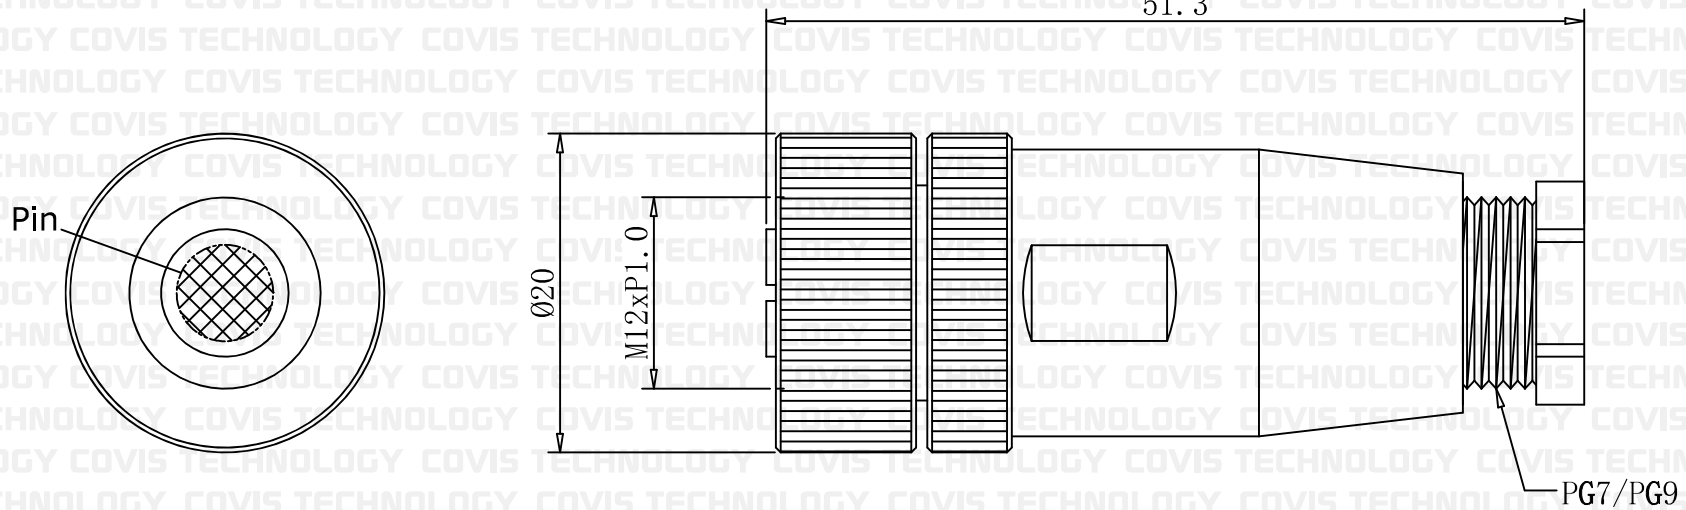

### M12 Female Connector

Pin

UNIT	mm	DWG.	CYS	ITEM	WATER PROOF CONNECTOR
DATE	2024.08.16	APPROVAL		PART NO.	M12 Female Connector (Cable Type - Assembly)
 COVIS Technology Co., Ltd					