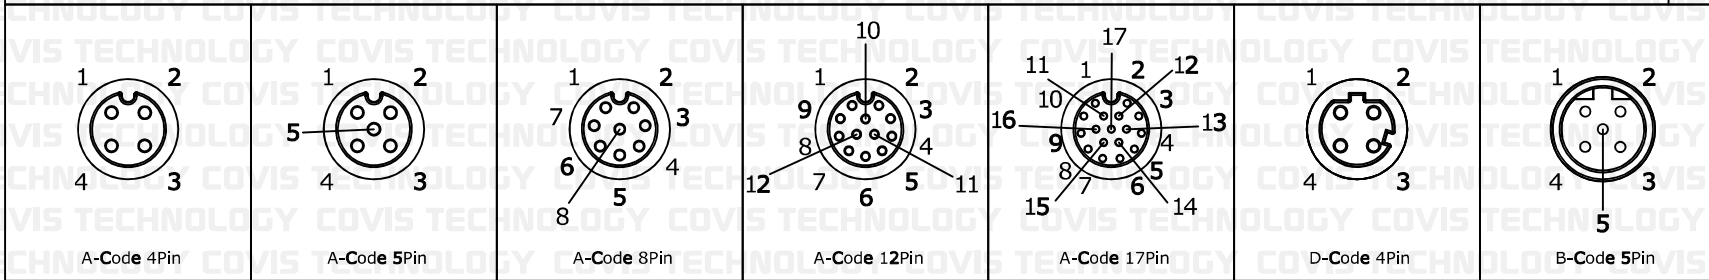

### M12 Female Connector

Pin

UNIT	mm	DWG.	CYS	ITEM	WATER PROOF CONNECTOR
DATE	2024.08.16	APPROVAL		PART NO.	M12 Female Connector (Cable Type - Assembly)
 COVIS Technology Co., Ltd					