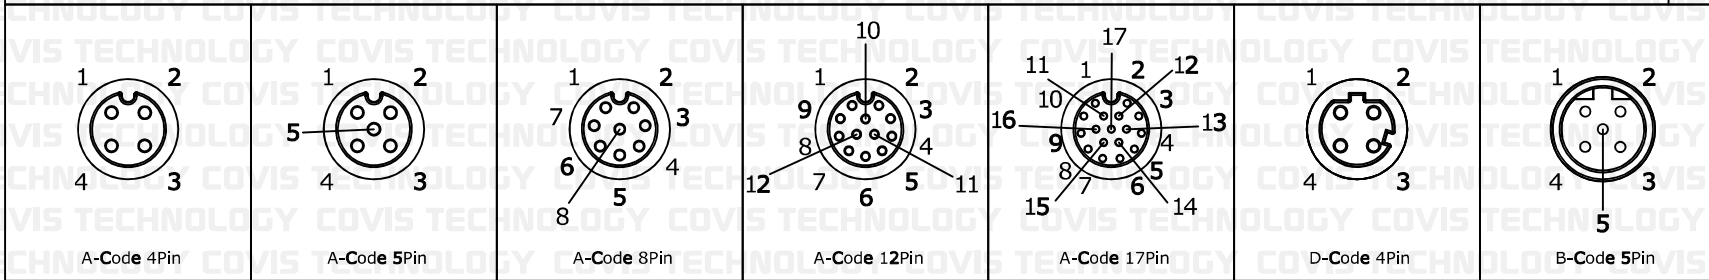

M12 Female Connector

Pin

UNIT	mm	DWG.	CYS	ITEM	WATER PROOF CONNECTOR
DATE	2024.08.16	APPROVAL		PART NO.	M12 Female Connector (Cable Type - Assembly)
 COVIS Technology Co., Ltd					