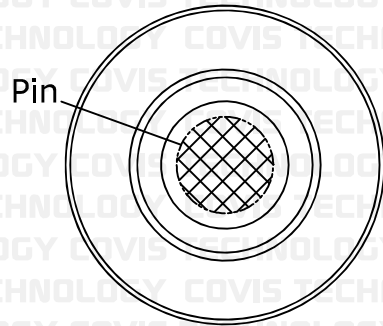

M12 Female Connector

Pin

UNIT	mm	DWG.	CYS	ITEM	WATER PROOF CONNECTOR
DATE	2024.08.16	APPROVAL		PART NO.	M12 Female Connector (Cable Type - Assembly)
 COVIS Technology Co., Ltd					