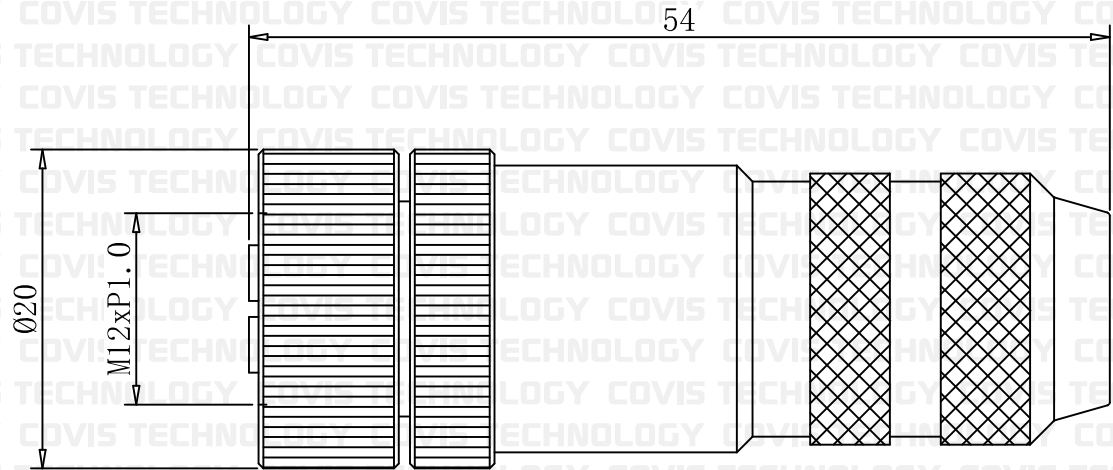

M12 Female Connector

Pin

UNIT	mm	DWG.	CYS	ITEM	WATER PROOF CONNECTOR
DATE	2024.08.16	APPROVAL		PART NO.	M12 Female Connector (Cable Type - Assembly)
 COVIS Technology Co., Ltd					