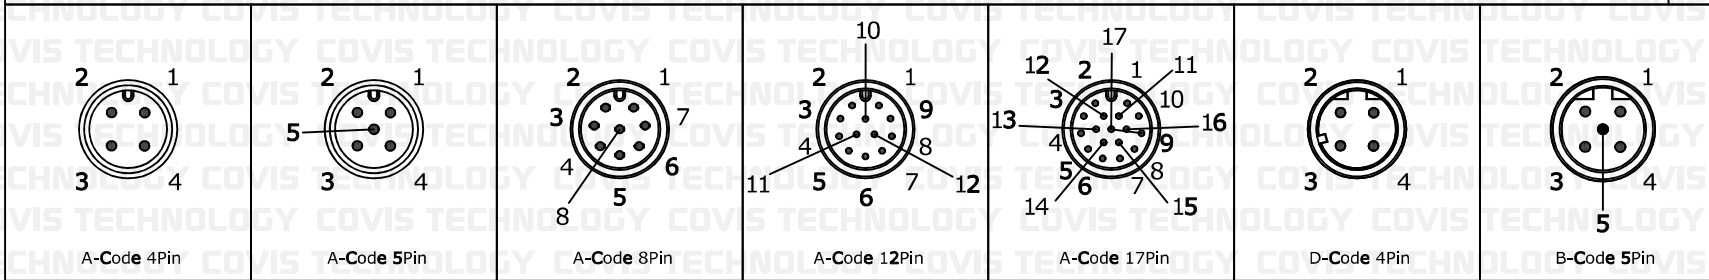

M12 Male Connector

Pin

UNIT	mm	DWG.	CYS	ITEM	WATER PROOF CONNECTOR
DATE	2024.08.16	APPROVAL		PART NO.	M12 Male Connector (Cable Type - Angle Assembly)
COVIS Technology Co., Ltd					