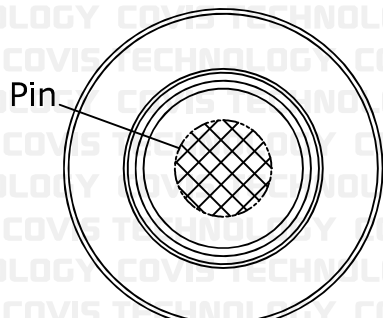

M12 Male Connector

Pin

UNIT	mm	DWG.	CYS	ITEM	WATER PROOF CONNECTOR
DATE	2024.08.16	APPROVAL		PART NO.	M12 Male Connector (Cable Type - Angle Assembly)
COVIS Technology Co., Ltd					