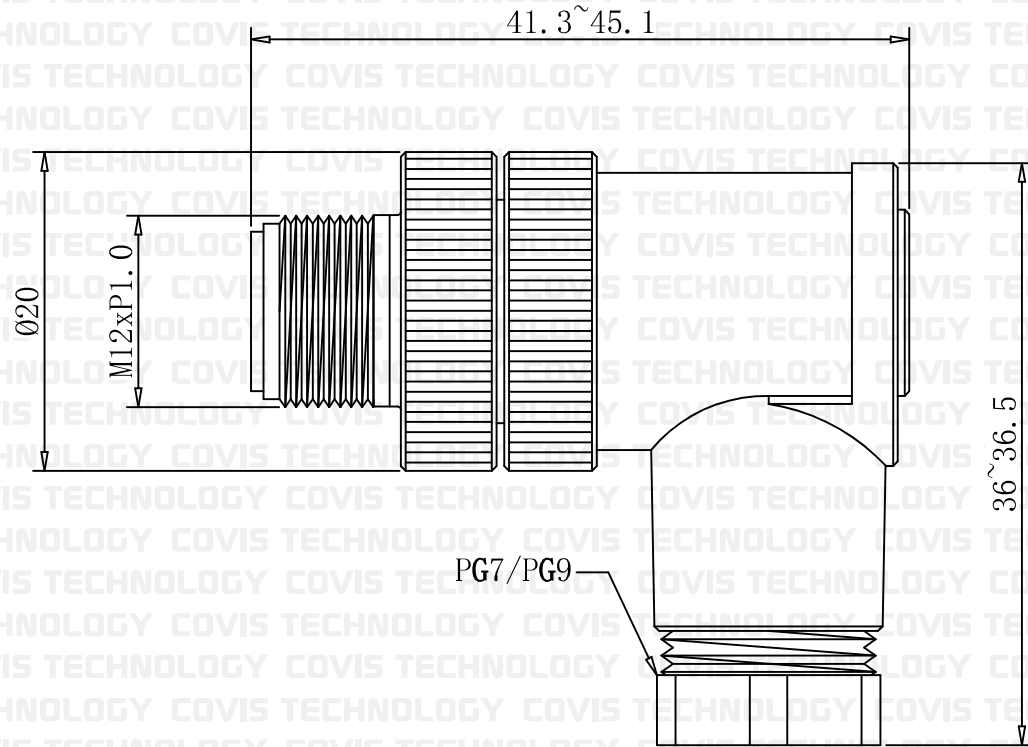

M12 Male Connector

Pin

UNIT	mm	DWG.	CYS	ITEM	WATER PROOF CONNECTOR
DATE	2024.08.16	APPROVAL		PART NO.	M12 Male Connector (Cable Type - Angle Assembly)
COVIS Technology Co., Ltd					