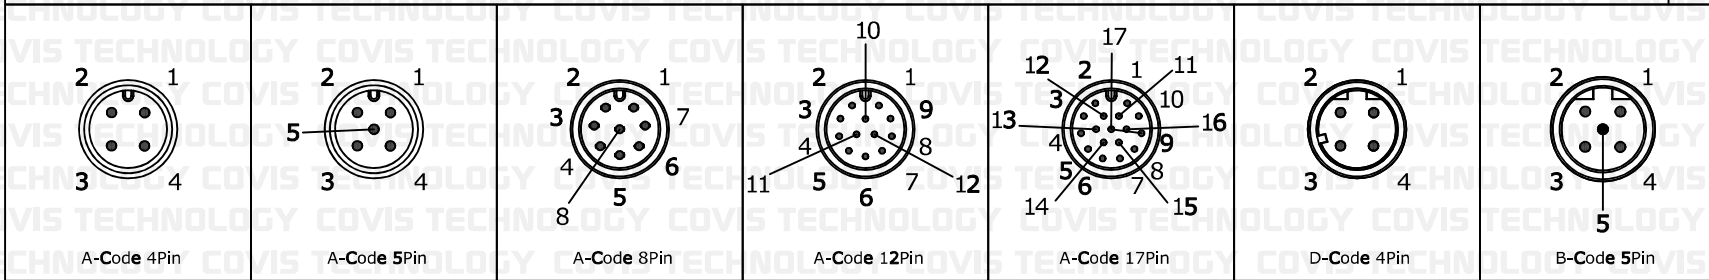

M12 Male Connector

Pin

UNIT	mm	DWG.	CYS	ITEM	WATER PROOF CONNECTOR
DATE	2024.08.16	APPROVAL		PART NO.	M12 Male Connector (Cable Type - Assembly)
 COVIS Technology Co., Ltd					