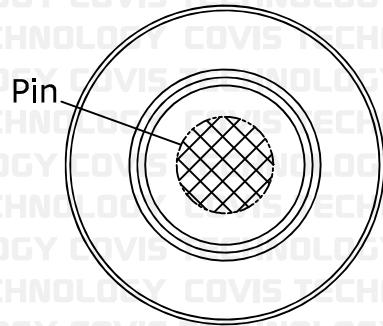

M12 Male Connector

Pin

UNIT	mm	DWG.	CYS	ITEM	WATER PROOF CONNECTOR
DATE	2024.08.16	APPROVAL		PART NO.	M12 Male Connector (Cable Type - Assembly)
 COVIS Technology Co., Ltd					