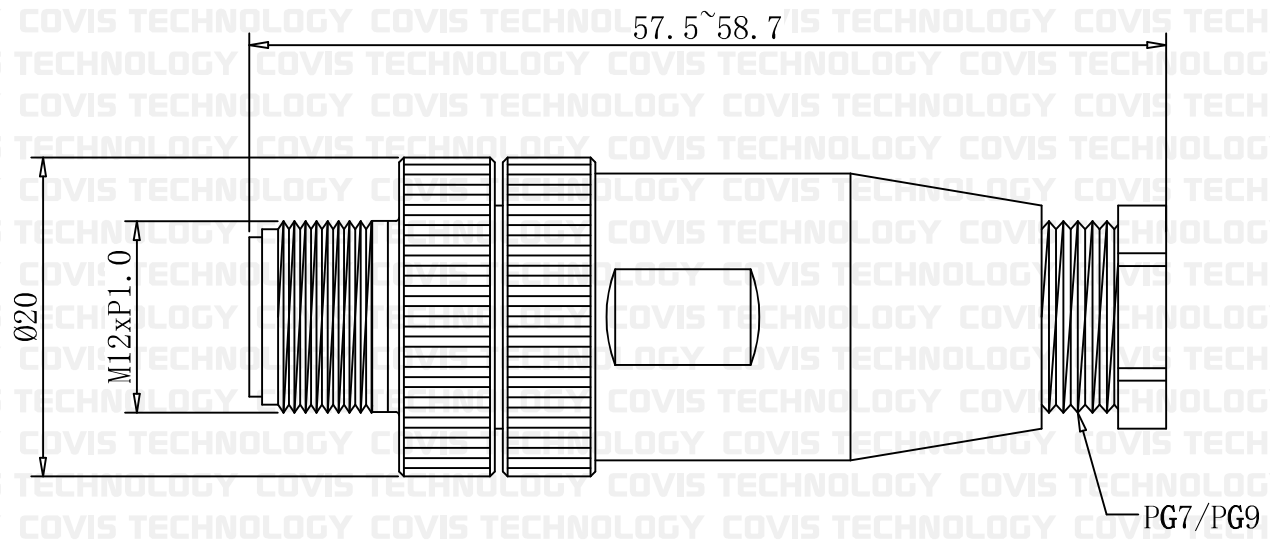

M12 Male Connector

Pin

UNIT	mm	DWG.	CYS	ITEM	WATER PROOF CONNECTOR
DATE	2024.08.16	APPROVAL		PART NO.	M12 Male Connector (Cable Type - Assembly)
 COVIS Technology Co., Ltd					