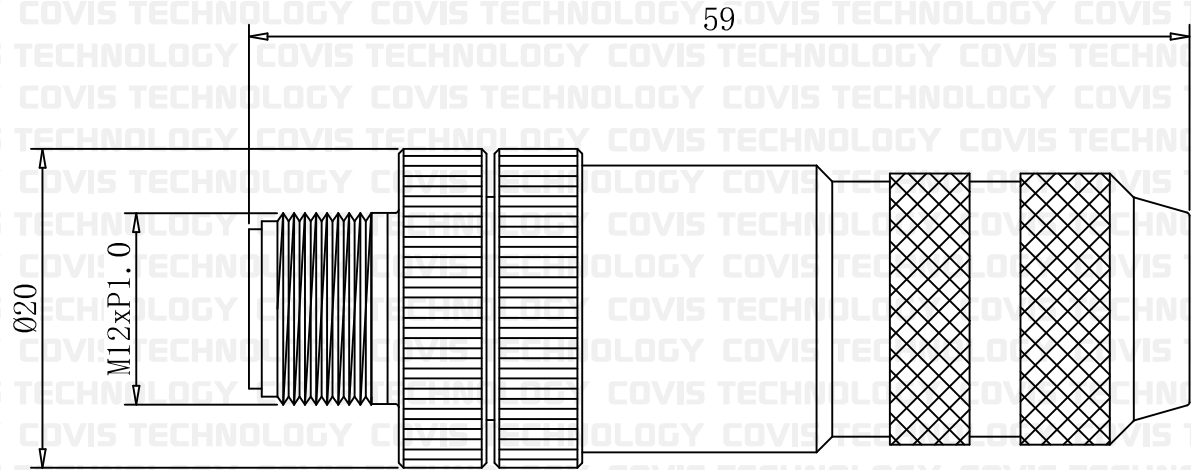

M12 Male Connector

Pin

UNIT	mm	DWG.	CYS	ITEM	WATER PROOF CONNECTOR
DATE	2024.08.16	APPROVAL		PART NO.	M12 Male Connector (Cable Type - Assembly)