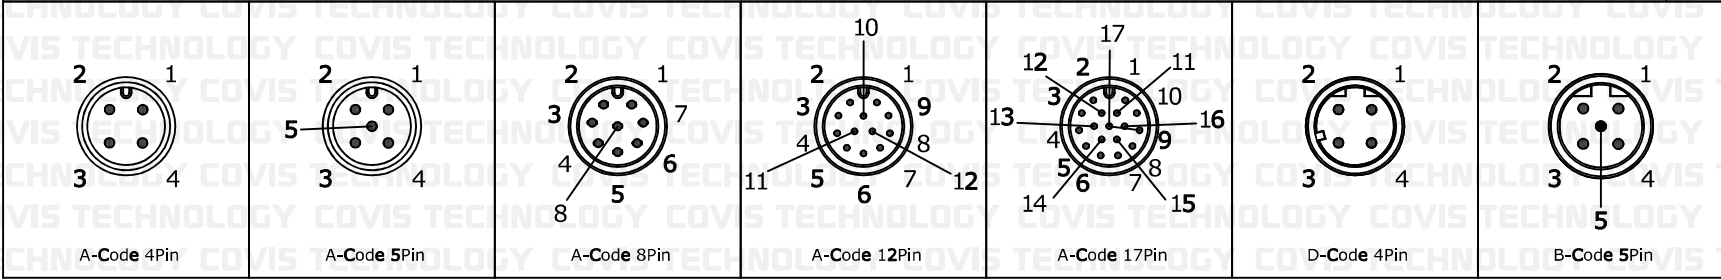

M12 Male Connector

Pin

UNIT	mm	DWG.	CYS	ITEM	WATER PROOF CONNECTOR
DATE	2024.08.16	APPROVAL		PART NO.	M12 Male Connector (Cable Type - Assembly)