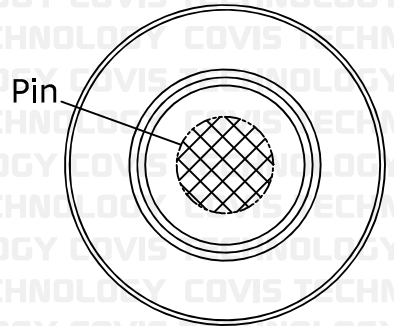

M12 Male Connector

Pin

UNIT	mm	DWG.	CYS	ITEM	WATER PROOF CONNECTOR
DATE	2024.08.16	APPROVAL		PART NO.	M12 Male Connector (Cable Type - Assembly)