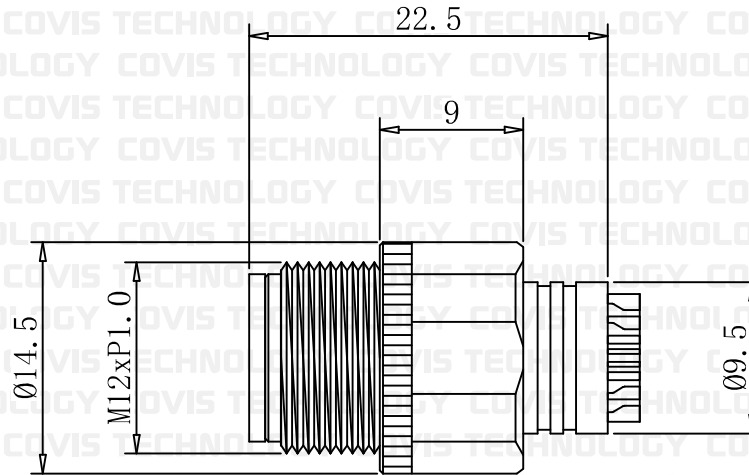

M12 X-Code Male Connector

X-Code 8Pin

UNIT	mm	DWG.	CYS	ITEM	WATER PROOF CONNECTOR
DATE	2024.08.16	APPROVAL		PART NO.	M12 X-Code Male(Long) Connector (Cable Type - Molding)