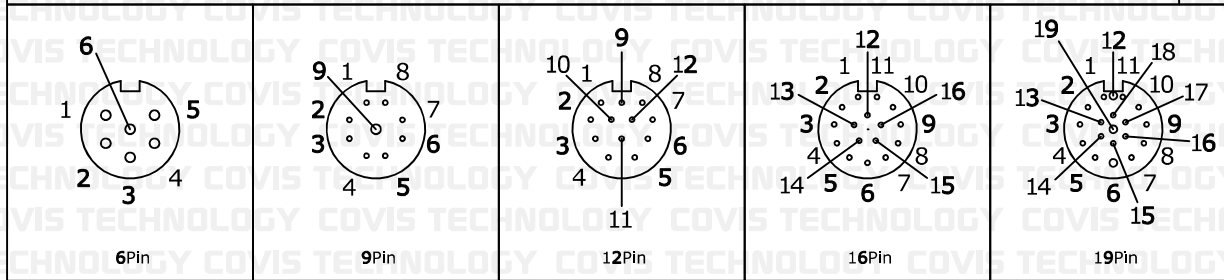

M23 Female Connector

Pin

Pin

UNIT	mm	DWG.	CYS	ITEM	WATER PROOF CONNECTOR
DATE	2024.08.16	APPROVAL		PART NO.	M23 Female Connector (Cable Type - Assembly)