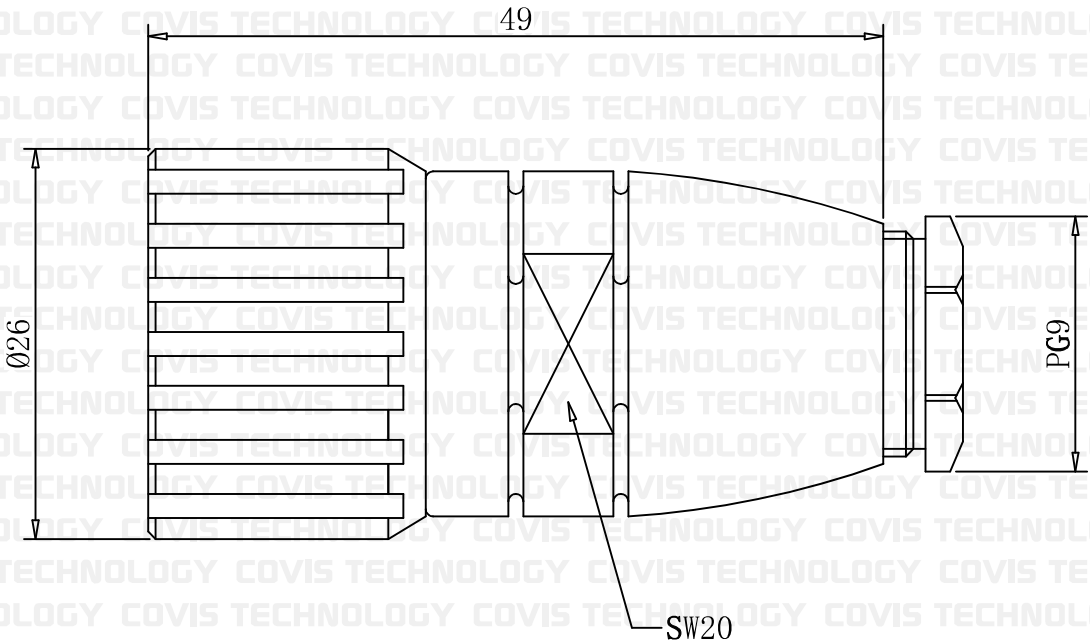

M23 Female Connector

Pin

Pin

UNIT	mm	DWG.	CYS	ITEM	WATER PROOF CONNECTOR
DATE	2024.08.16	APPROVAL		PART NO.	M23 Female Connector (Cable Type - Assembly)