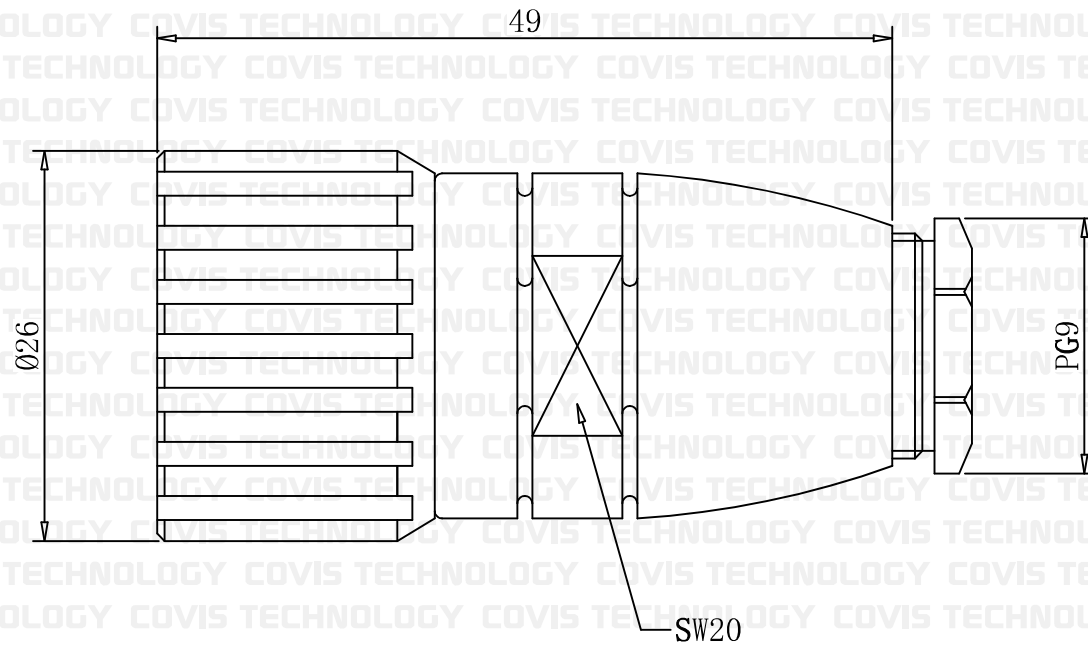

M23 Male Connector

Pin

UNIT	mm	DWG.	CYS	ITEM	WATER PROOF CONNECTOR
DATE	2024.08.16	APPROVAL		PART NO.	M23 Male Connector (Cable Type - Assembly)
 COVIS Technology Co., Ltd					