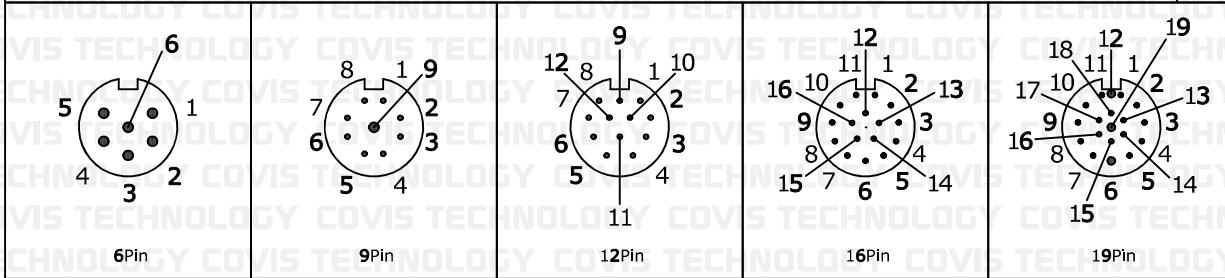

M23 Male Connector

Pin

UNIT	mm	DWG.	CYS	ITEM	WATER PROOF CONNECTOR
DATE	2024.08.16	APPROVAL		PART NO.	M23 Male Connector (Cable Type - Assembly)
 COVIS Technology Co., Ltd					