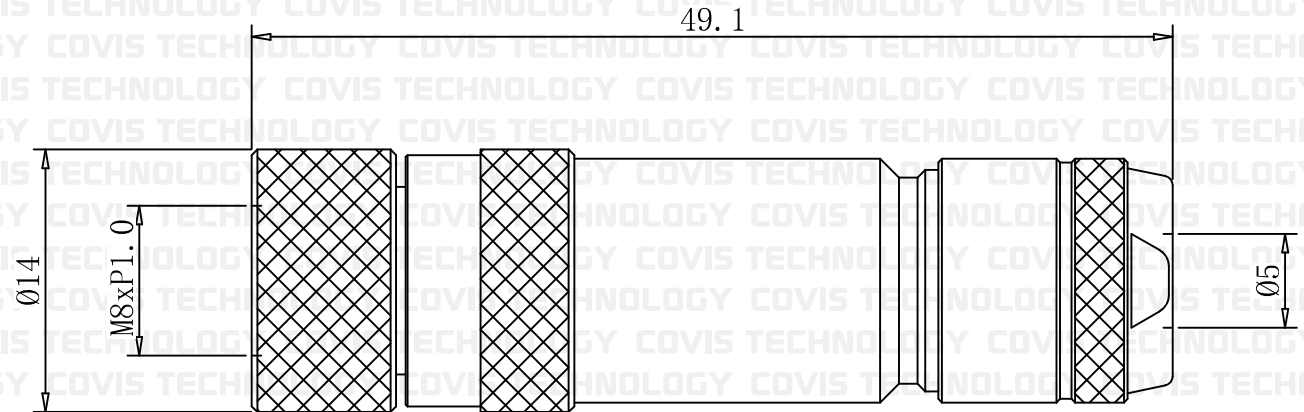

M8 Female Connector

Pin

Pin

UNIT	mm	DWG.	CYS	ITEM	WATER PROOF CONNECTOR
DATE	2024.08.16	APPROVAL		PART NO.	M8 Female Connector (Cable Type - Assembly)
 COVIS Technology Co., Ltd					