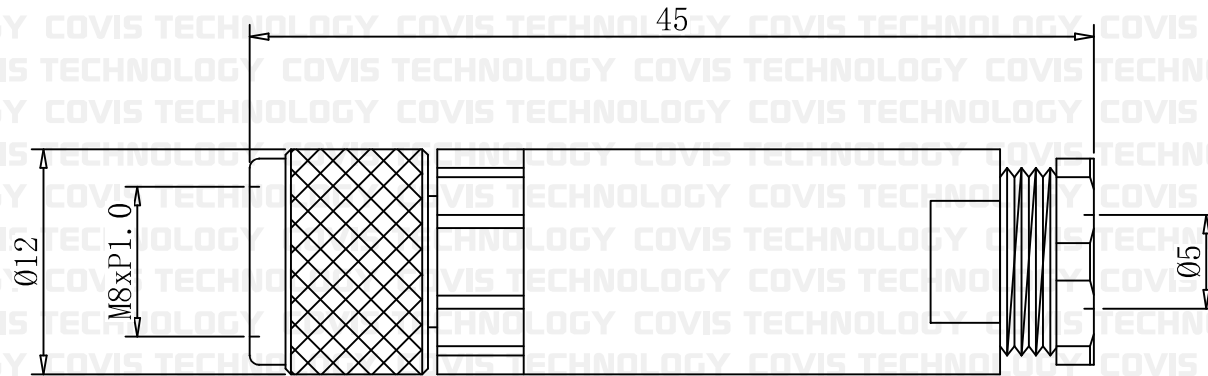

M8 Female Connector

Pin

Pin

UNIT	mm	DWG.	CYS	ITEM	WATER PROOF CONNECTOR
DATE	2024.08.16	APPROVAL		PART NO.	M8 Female Connector (Cable Type - Assembly)
 COVIS Technology Co., Ltd					