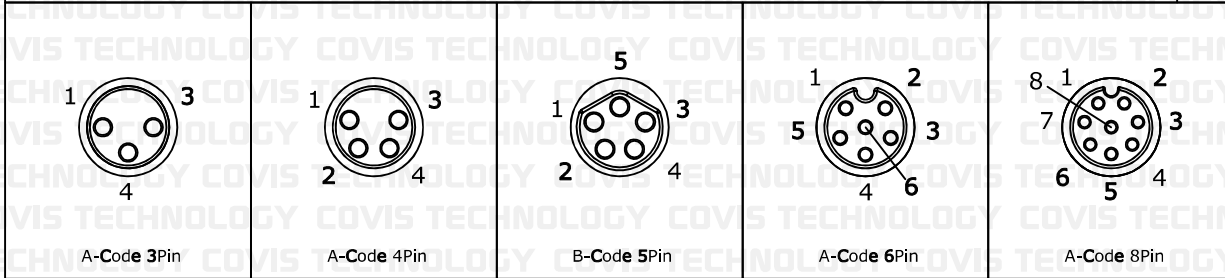

M8 Female Connector

Pin

Pin

UNIT	mm	DWG.	CYS	ITEM	WATER PROOF CONNECTOR
DATE	2024.08.16	APPROVAL		PART NO.	M8 Female Connector (Cable Type - Assembly)
 COVIS Technology Co., Ltd					