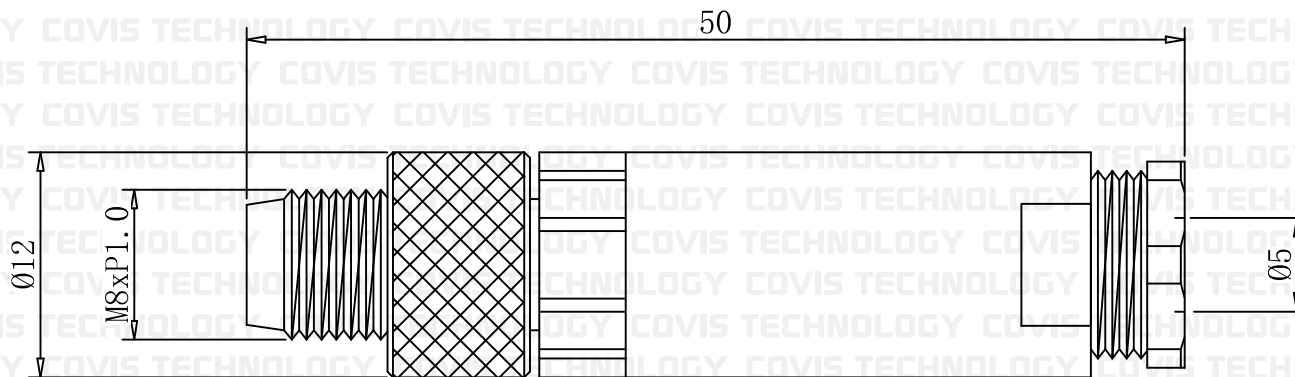

M8 Male Connector

Pin

Pin

UNIT	mm	DWG.	CYS	ITEM	WATER PROOF CONNECTOR
DATE	2024.08.16	APPROVAL		PART NO.	M8 Male Connector (Cable Type - Assembly)
 COVIS Technology Co., Ltd					