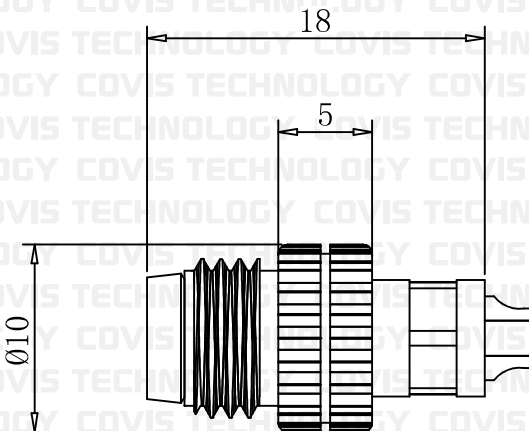

M8 Male Connector

Pin

UNIT	mm	DWG.	CYS	ITEM	WATER PROOF CONNECTOR
DATE	2024.08.16	APPROVAL		PART NO.	M8 Male Connector (Cable Type - Molding)
 COVIS Technology Co., Ltd					